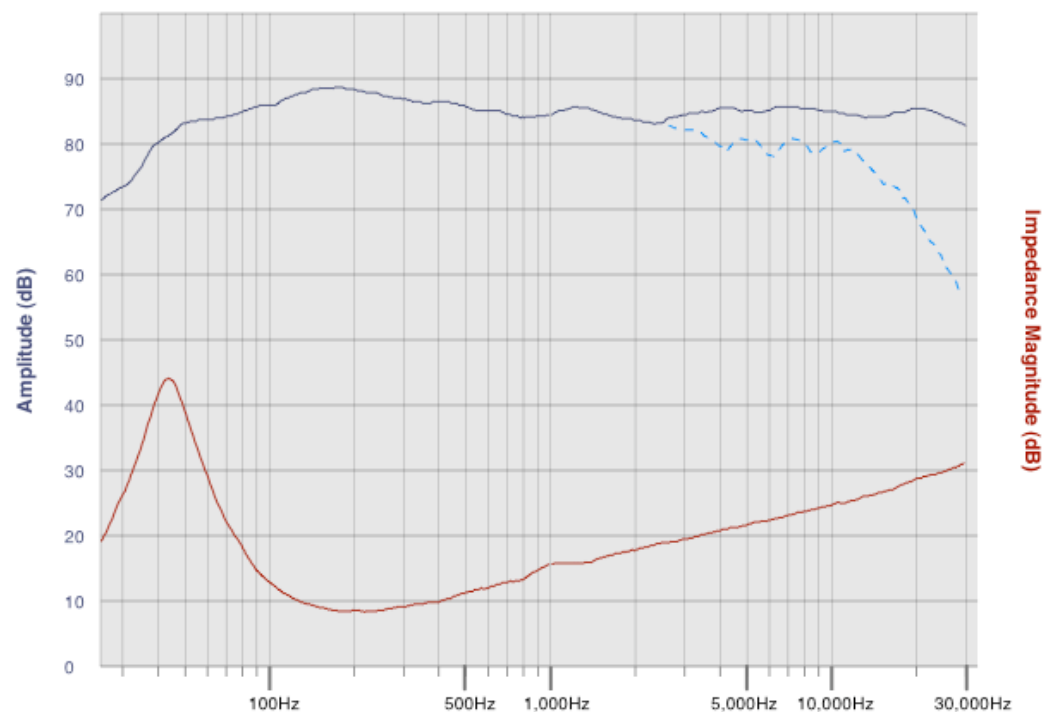

## Full Range

Audiophile Grade Authentic Full Range Performance on the Larger Scale.

## Specifications

IMP-NOMINAL	60HM
REVC	5.4OHM
FO	40HZ
SD	9.0KMM <sup>2</sup>
VAS	19.5LTR
CMS	1.7MM/N
MMD	8.75G
MMS	9.24G
BL	5.83TM
QMS	2.24
QES	0.39
QTS	0.33
LEVC	70.23UH
NO	0.32%
SPLO	87.0DB
XMAX(1WAY)	8.5MM
POWER	35WATTS CONT. 70WATTS MAX

— Frequency Response  
— Impedance  
- - 30 Degree Off Axis Response