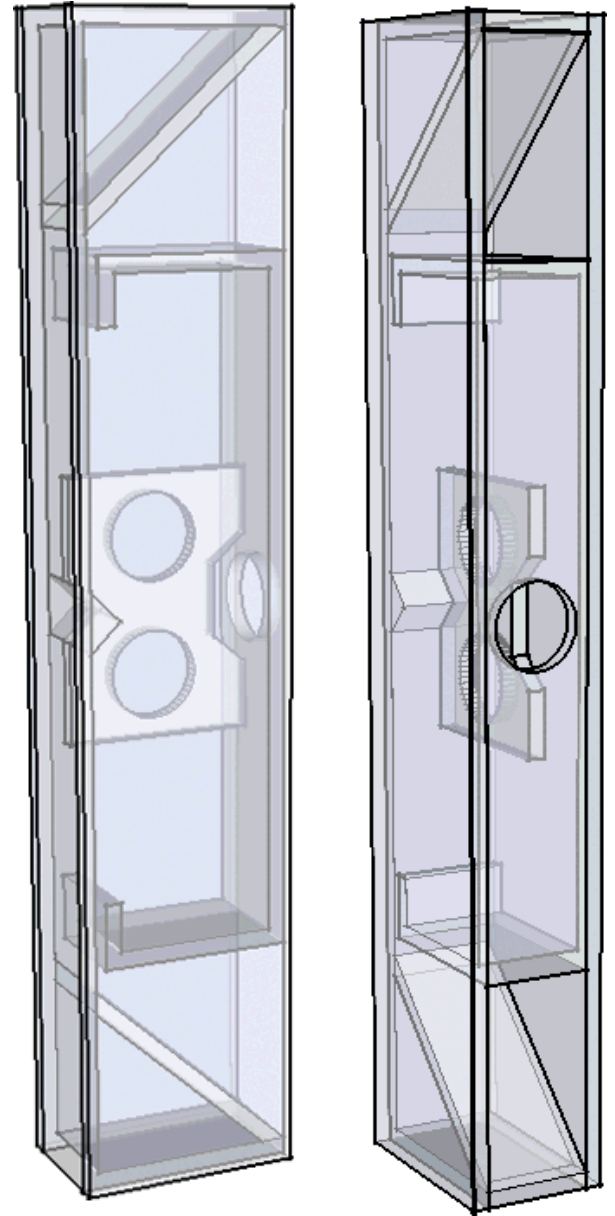

Notes:

o/ drawn using 3/4" (19mm) material
 1/ enclosure has sufficient compliance to accomodate 2 drivers with no changes

Lotus – Double Mouth MBVR
 for Mark Audio CHR-70 ov99

Sheet o – panel placement
 designed by Scott Lindgren
 drawn by dld / 13-april-2009