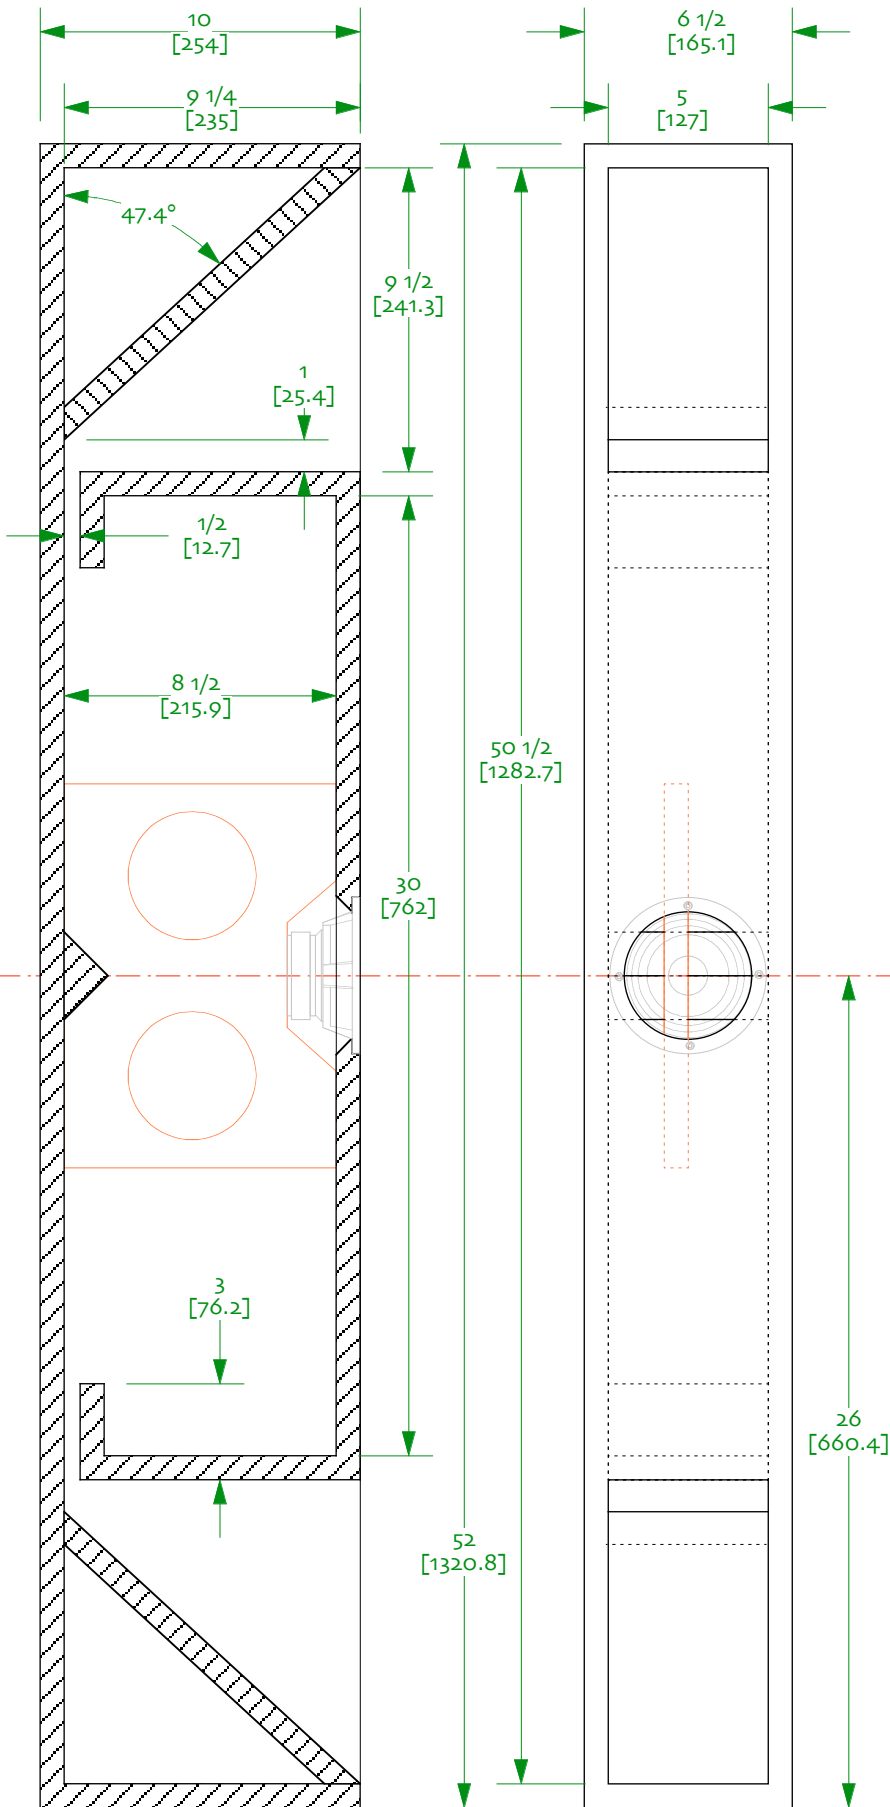

Notes:

o/ drawn using 3/4" (19mm) material
 1/ enclosure has sufficient compliance to accomodate 2 drivers with no changes

Lotus – Double Mouth MBVR
 for Mark Audio CHR-70 ov99

Sheet o – panel placement
 designed by Scott Lindgren
 drawn by dld / 13-april-2009